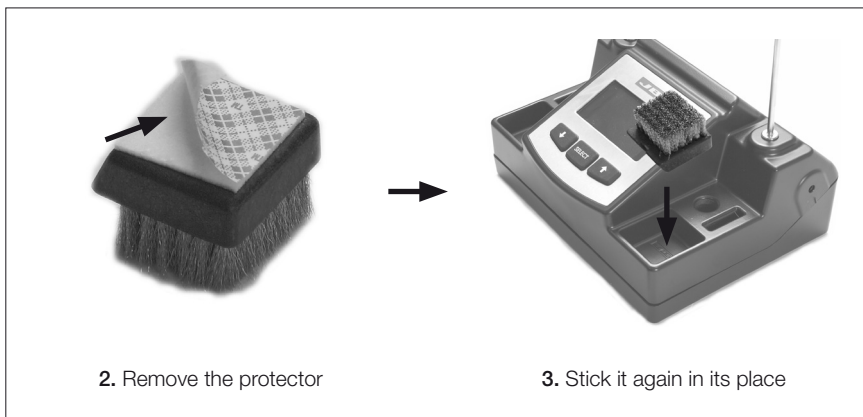

JBC
www.jbctools.com

Metallic Brush
Ref. CL8973

www.jbctools.com

0000366 / 0715

2. Remove the protector

3. Stick it again in its place